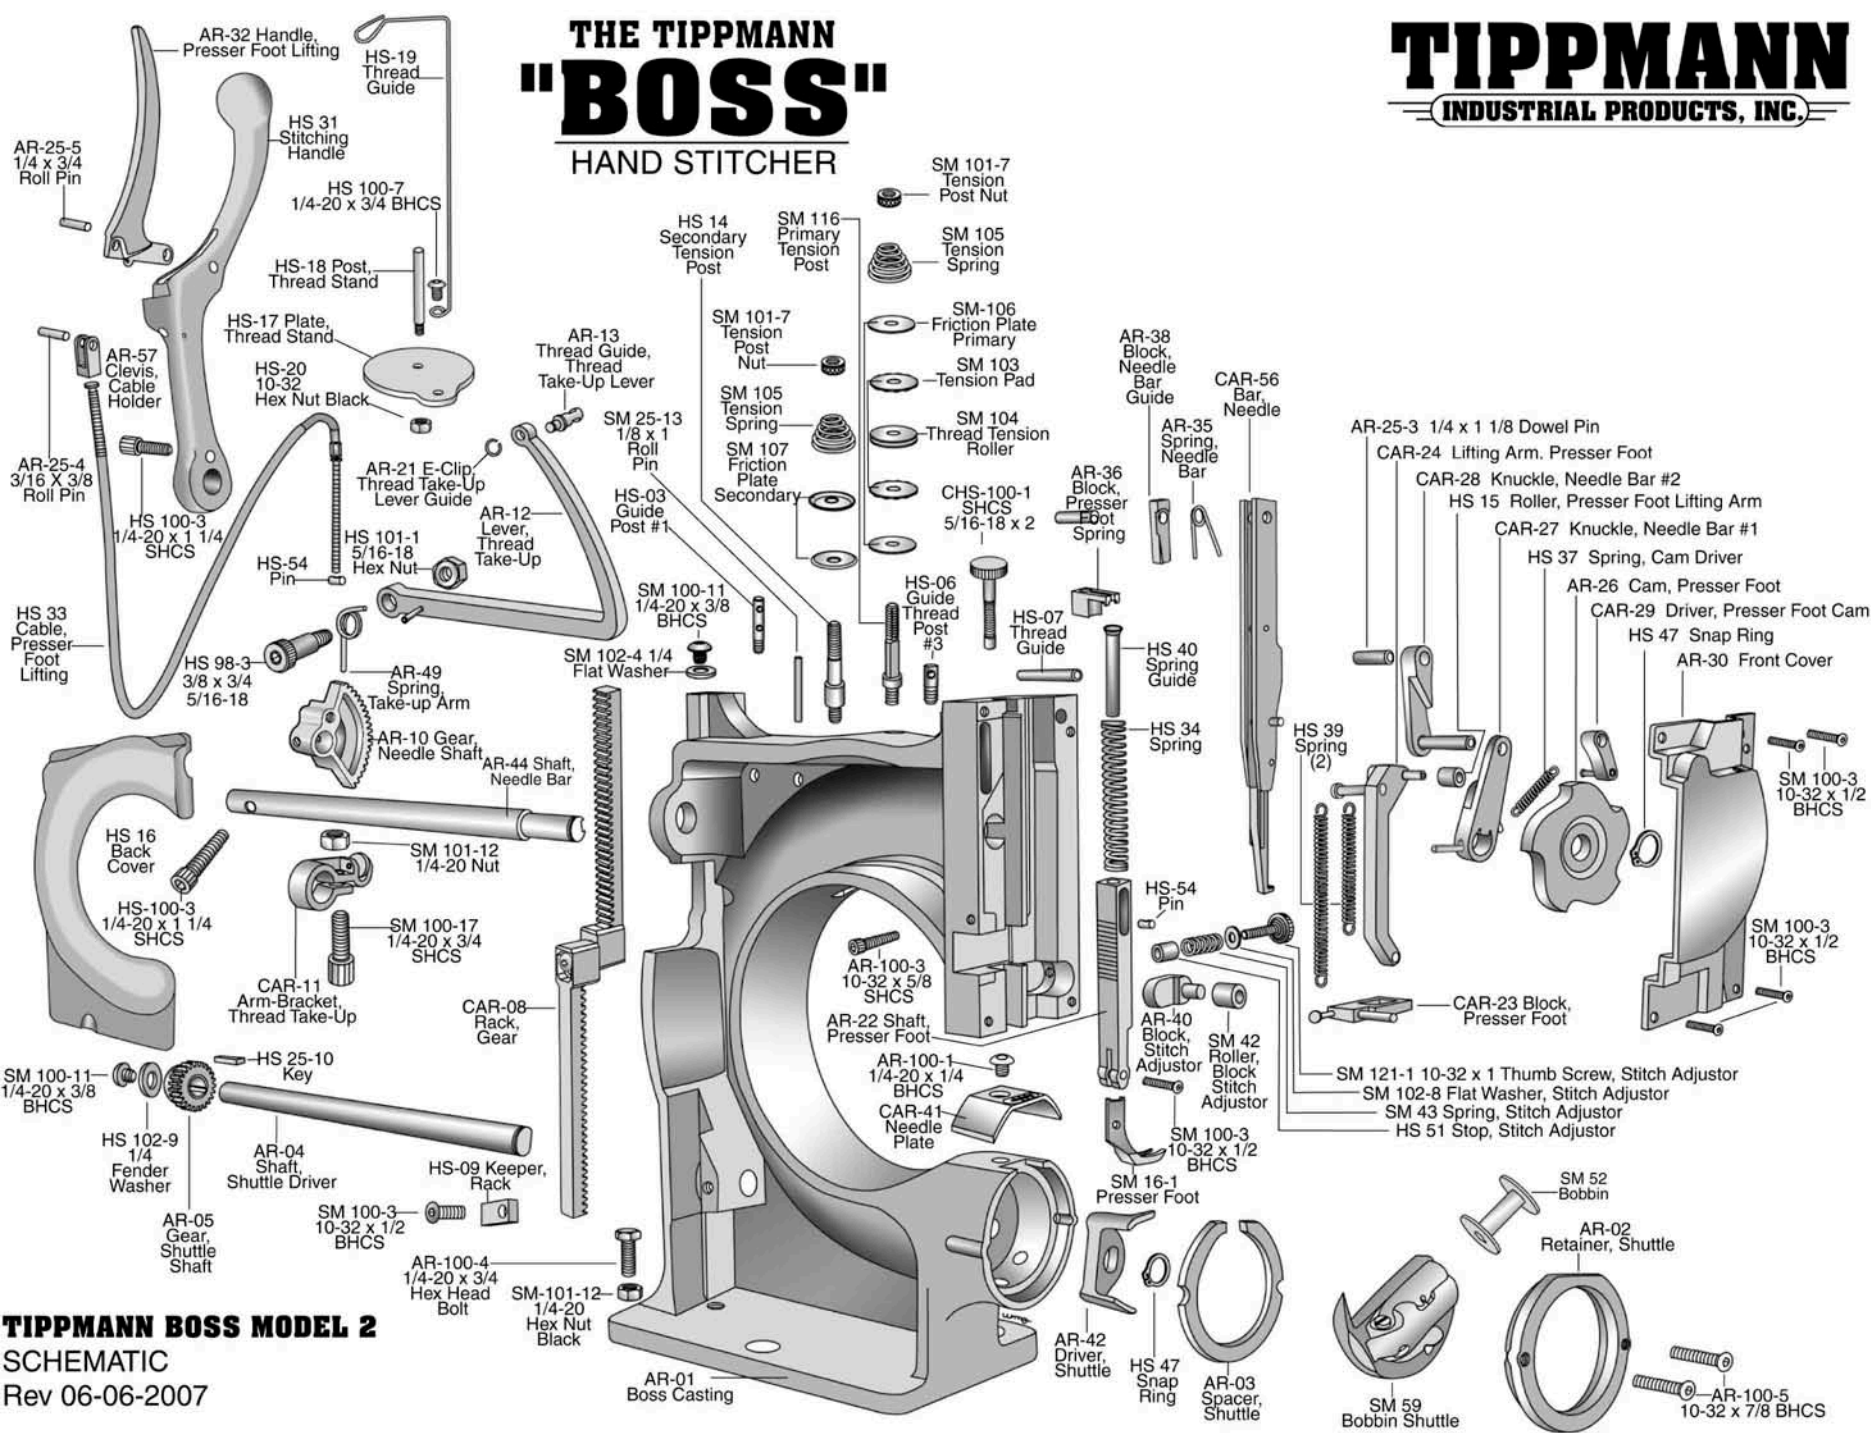

THE TIPPMANN "BOSS" HAND STITCHER

TIPPMANN

INDUSTRIAL PRODUCTS, INC.

TIPPMANN BOSS MODEL 2
SCHEMATIC
 Rev 06-06-2007